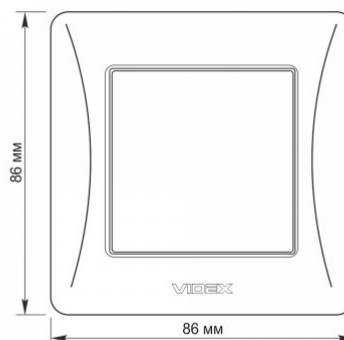

VIDEX®

VIDEX BINERA

INDEX: VF-BNSW1-W

We reserve the right to make technical changes. The data contained in this material is not legally binding.

Allegro opt Sp. z o.o., ul. Mierzeja Wiślana 11,
30-732 Krakow, Poland.

The product meets the requirements of EU directives

It is forbidden to throw away waste equipment marked with the symbol of a crossed-out bin with other waste

IP20

— Class of protection against dust and moisture. Protection against solid objects larger than 12 mm; no protection against moisture

Date: 4.06.2026