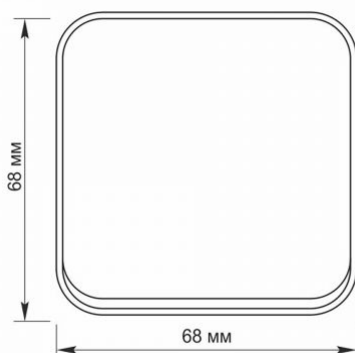

INDEX: VF-BNS11-BG

We reserve the right to make technical changes. The data contained in this material is not legally binding.

Allegro opt Sp. z o.o., ul. Mierzeja Wiślana 11,
30-732 Krakow, Poland.

The product meets the requirements of EU directives

It is forbidden to throw away waste equipment marked with the symbol of a crossed-out bin with other waste

— Class of protection against dust and moisture. Protection against solid objects larger than 12 mm; no protection against moisture