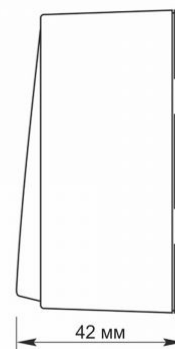

INDEX: VF-BNS11-BG

We reserve the right to make technical changes. The data contained in this material is not legally binding.

Allegro opt Sp. z o.o., ul. Mierzeja Wiślana 11,
30-732 Krakow, Poland.

The product meets the requirements of EU directives

It is forbidden to throw away waste equipment marked with the symbol of a crossed-out bin with other waste

— Class of protection against dust and moisture. Protection against solid objects larger than 12 mm; no protection against moisture