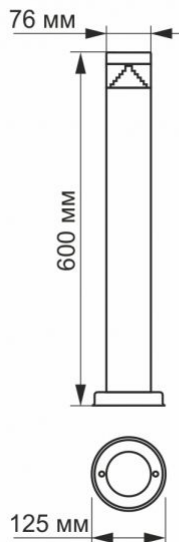

INDEX: VL-AR05-03062S

We reserve the right to make technical changes. The data contained in this material is not legally binding.

Allegro opt Sp. z o.o., ul. Mierzeja Wiślana 11,
30-732 Krakow, Poland.

- The product must be used outdoors
- Waste recycling after the end of the product's service life
- The product meets the requirements of EU directives
- It is forbidden to throw away waste equipment marked with the symbol of a crossed-out bin with other waste
- Rated beam angle
  360°
- Ra > 80 - color rendering index
  Ra ≥ 80
- Rated On/off cycles
  20 000
- The product withstands a medium impact (e.g., from a blunt object)
  IK07
- Nominal lifetime (hours)
  50 000 h
- The product does not emit ultraviolet light
  Free
- The product is incompatible with light regulators
  Not Dimmable
- Operating temperatures range
  -25° +50°C
- The product does not contain mercury
  Free
- Class of protection against dust and moisture. The product is protected against the ingress of water and dust particles into the housing
  IP54