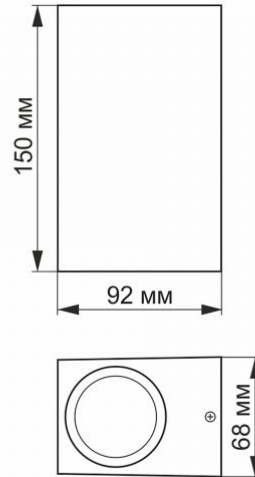

VIDEX®

VIDEX-2XGU10-ARON-GRAY

INDEX: VL-AR012G

We reserve the right to make technical changes. The data contained in this material is not legally binding.

Allegro opt Sp. z o.o., ul. Mierzeja Wiślana 11,
30-732 Krakow, Poland.

The product must be used outdoors

-20° +40°C

— Operating temperatures range

IP54

— Class of protection against dust and moisture.
The product is protected against the ingress of water and dust particles into the housing