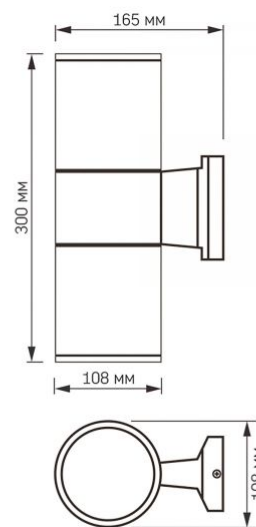

Outer box 12 pcs.

VIDEX-2XE27-PORTER-GRAY

INDEX: VL-AR082G

Height 300 mm

Width 108 mm

Depth 165 mm

INDEX: VL-AR082G

We reserve the right to make technical changes. The data contained in this material is not legally binding.