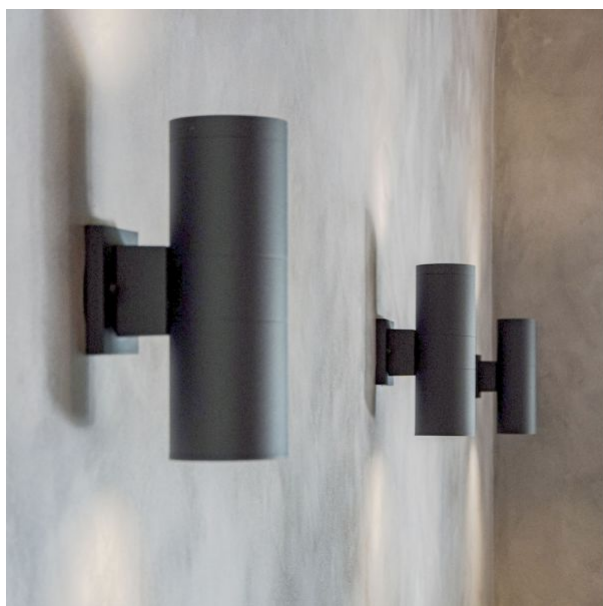

Outer box 12 pcs.

VIDEX-2XE27-PORTER-GRAY

INDEX: VL-AR082G

Height 300 mm

Width 108 mm

Depth 165 mm

INDEX: VL-AR082G

We reserve the right to make technical changes. The data contained in this material is not legally binding.