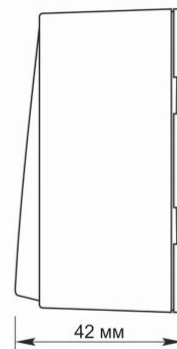

INDEX: VF-BNS12-W

We reserve the right to make technical changes. The data contained in this material is not legally binding.

Allegro opt Sp. z o.o., ul. Mierzeja Wiślana 11,
30-732 Krakow, Poland.

The product meets the requirements of EU directives

It is forbidden to throw away waste equipment marked with the symbol of a crossed-out bin with other waste

— Class of protection against dust and moisture. Protection against solid objects larger than 12 mm; no protection against moisture