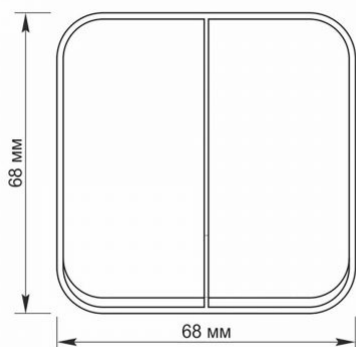

INDEX: VF-BNS12-W

We reserve the right to make technical changes. The data contained in this material is not legally binding.

Allegro opt Sp. z o.o., ul. Mierzeja Wiślana 11,
30-732 Krakow, Poland.

The product meets the requirements of EU directives

It is forbidden to throw away waste equipment marked with the symbol of a crossed-out bin with other waste

— Class of protection against dust and moisture. Protection against solid objects larger than 12 mm; no protection against moisture