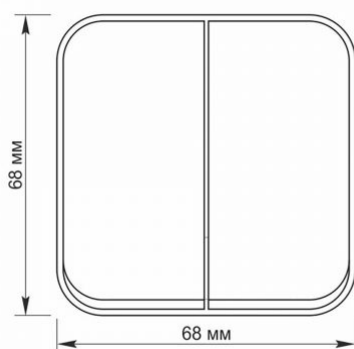

INDEX: VF-BNS12-W

We reserve the right to make technical changes. The data contained in this material is not legally binding.

Allegro opt Sp. z o.o., ul. Mierzeja Wiślana 11,
30-732 Krakow, Poland.

The product meets the requirements of EU directives

It is forbidden to throw away waste equipment marked with the symbol of a crossed-out bin with other waste

— Class of protection against dust and moisture. Protection against solid objects larger than 12 mm; no protection against moisture