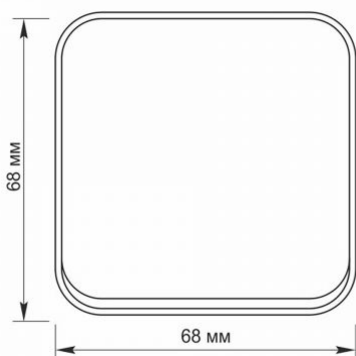

INDEX: VF-BNS11-W

We reserve the right to make technical changes. The data contained in this material is not legally binding.

Allegro opt Sp. z o.o., ul. Mierzeja Wiślana 11,
30-732 Krakow, Poland.

The product meets the requirements of EU directives

It is forbidden to throw away waste equipment marked with the symbol of a crossed-out bin with other waste

— Class of protection against dust and moisture. Protection against solid objects larger than 12 mm; no protection against moisture