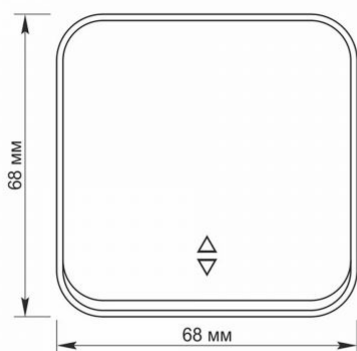

INDEX: VF-BNS11P-W

We reserve the right to make technical changes. The data contained in this material is not legally binding.

Allegro opt Sp. z o.o., ul. Mierzeja Wiślana 11,
30-732 Krakow, Poland.

The product meets the requirements of EU directives

It is forbidden to throw away waste equipment marked with the symbol of a crossed-out bin with other waste

— Class of protection against dust and moisture. Protection against solid objects larger than 12 mm; no protection against moisture