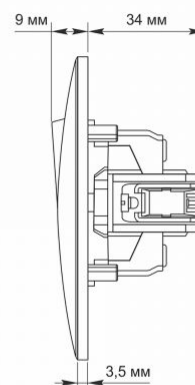

VIDEX®

VIDEX BINERA

INDEX: VF-BNSW3-BG

We reserve the right to make technical changes. The data contained in this material is not legally binding.

Allegro opt Sp. z o.o., ul. Mierzeja Wiślana 11,
30-732 Krakow, Poland.

The product meets the requirements of EU directives

It is forbidden to throw away waste equipment marked with the symbol of a crossed-out bin with other waste

IP20

— Class of protection against dust and moisture. Protection against solid objects larger than 12 mm; no protection against moisture

Date: 4.06.2026