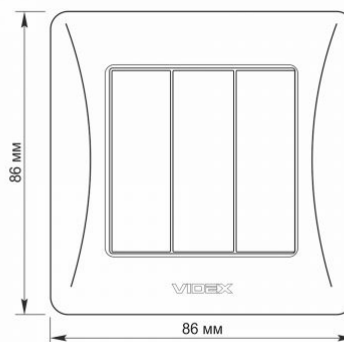

VIDEX®

VIDEX BINERA

INDEX: VF-BNSW3-BG

We reserve the right to make technical changes. The data contained in this material is not legally binding.

Allegro opt Sp. z o.o., ul. Mierzeja Wiślana 11,
30-732 Krakow, Poland.

The product meets the requirements of EU directives

It is forbidden to throw away waste equipment marked with the symbol of a crossed-out bin with other waste

IP20

— Class of protection against dust and moisture. Protection against solid objects larger than 12 mm; no protection against moisture

Date: 4.06.2026