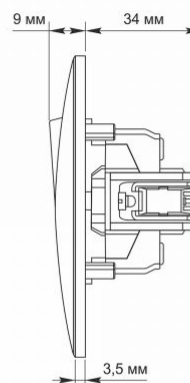

VIDEX®

VIDEX BINERA

INDEX: VF-BNSW2L-W

We reserve the right to make technical changes. The data contained in this material is not legally binding.

Allegro opt Sp. z o.o., ul. Mierzeja Wiślana 11,
30-732 Krakow, Poland.

The product meets the requirements of EU directives

It is forbidden to throw away waste equipment marked with the symbol of a crossed-out bin with other waste

IP20

— Class of protection against dust and moisture. Protection against solid objects larger than 12 mm; no protection against moisture

Date: 31.03.2025