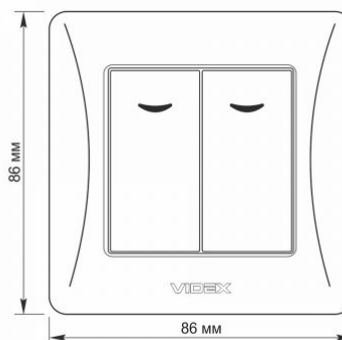

VIDEX®

VIDEX BINERA

INDEX: VF-BNSW2L-W

We reserve the right to make technical changes. The data contained in this material is not legally binding.

Allegro opt Sp. z o.o., ul. Mierzeja Wiślana 11,
30-732 Krakow, Poland.

The product meets the requirements of EU directives

It is forbidden to throw away waste equipment marked with the symbol of a crossed-out bin with other waste

IP20

— Class of protection against dust and moisture. Protection against solid objects larger than 12 mm; no protection against moisture

Date: 31.03.2025