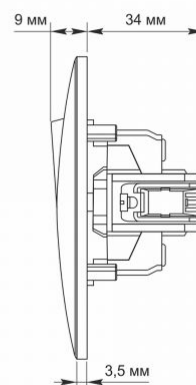

INDEX: VF-BNSW2-W

We reserve the right to make technical changes. The data contained in this material is not legally binding.

Allegro opt Sp. z o.o., ul. Mierzeja Wiślana 11,
30-732 Krakow, Poland.

The product meets the requirements of EU directives

It is forbidden to throw away waste equipment marked with the symbol of a crossed-out bin with other waste

IP20

— Class of protection against dust and moisture. Protection against solid objects larger than 12 mm; no protection against moisture