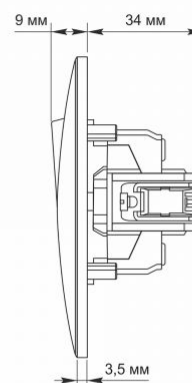

In the package	1 pc.
-----------------------	-------

Height	86 mm
---------------	-------

Outer box	120 pcs.
------------------	----------

Width	86 mm
--------------	-------

Signs marking goods

Packaging marking	CE, Utilization
--------------------------	-----------------

VIDEX BINERA

INDEX: VF-BNSW2P-W

VIDEX®

VIDEX BINERA

INDEX: VF-BNSW2P-W

We reserve the right to make technical changes. The data contained in this material is not legally binding.

Allegro opt Sp. z o.o., ul. Mierzeja Wiślana 11,
30-732 Krakow, Poland.

The product meets the requirements of EU directives

It is forbidden to throw away waste equipment marked with the symbol of a crossed-out bin with other waste

IP20

— Class of protection against dust and moisture. Protection against solid objects larger than 12 mm; no protection against moisture