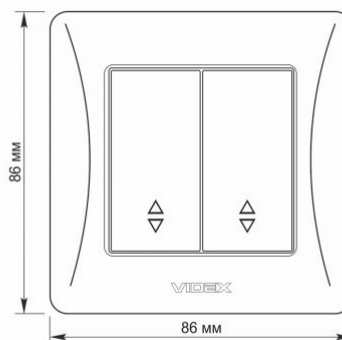

In the package	1 pc.
-----------------------	-------

Height	86 mm
---------------	-------

Outer box	120 pcs.
------------------	----------

Width	86 mm
--------------	-------

Signs marking goods

Packaging marking	CE, Utilization
--------------------------	-----------------

VIDEX BINERA

INDEX: VF-BNSW2P-W

VIDEX®

VIDEX BINERA

INDEX: VF-BNSW2P-W

We reserve the right to make technical changes. The data contained in this material is not legally binding.

Allegro opt Sp. z o.o., ul. Mierzeja Wiślana 11,
30-732 Krakow, Poland.