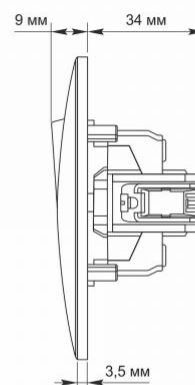

VIDEX®

VIDEX BINERA

INDEX: VF-BNSW1L-BG

We reserve the right to make technical changes. The data contained in this material is not legally binding.

Allegro opt Sp. z o.o., ul. Mierzeja Wiślana 11,
30-732 Krakow, Poland.

The product meets the requirements of EU directives

It is forbidden to throw away waste equipment marked with the symbol of a crossed-out bin with other waste

IP20

— Class of protection against dust and moisture. Protection against solid objects larger than 12 mm; no protection against moisture

Date: 4.06.2026