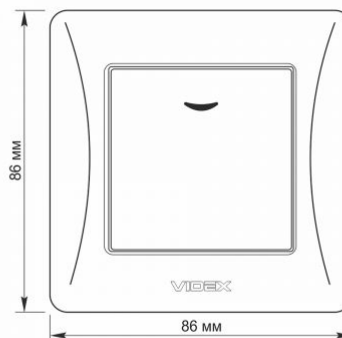

VIDEX®

VIDEX BINERA

INDEX: VF-BNSW1L-BG

We reserve the right to make technical changes. The data contained in this material is not legally binding.

Allegro opt Sp. z o.o., ul. Mierzeja Wiślana 11,
30-732 Krakow, Poland.

The product meets the requirements of EU directives

It is forbidden to throw away waste equipment marked with the symbol of a crossed-out bin with other waste

IP20

— Class of protection against dust and moisture. Protection against solid objects larger than 12 mm; no protection against moisture

Date: 4.06.2026