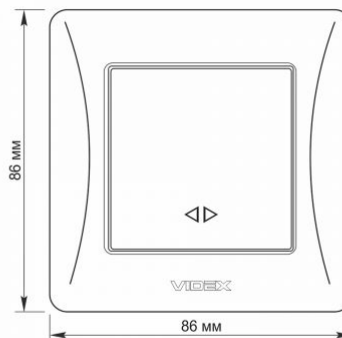

INDEX: VF-BNSW11-W

We reserve the right to make technical changes. The data contained in this material is not legally binding.

Allegro opt Sp. z o.o., ul. Mierzeja Wiślana 11,
30-732 Krakow, Poland.

The product meets the requirements of EU directives

It is forbidden to throw away waste equipment marked with the symbol of a crossed-out bin with other waste

IP20

— Class of protection against dust and moisture. Protection against solid objects larger than 12 mm; no protection against moisture