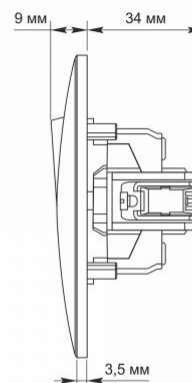

INDEX: VF-BNSW11-W

We reserve the right to make technical changes. The data contained in this material is not legally binding.

Allegro opt Sp. z o.o., ul. Mierzeja Wiślana 11,
30-732 Krakow, Poland.

The product meets the requirements of EU directives

It is forbidden to throw away waste equipment marked with the symbol of a crossed-out bin with other waste

IP20

— Class of protection against dust and moisture. Protection against solid objects larger than 12 mm; no protection against moisture