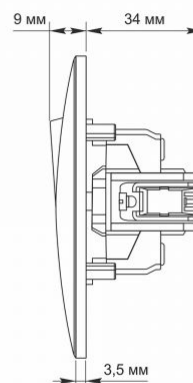

VIDEX®

VIDEX BINERA

INDEX: VF-BNSW11-BG

We reserve the right to make technical changes. The data contained in this material is not legally binding.

Allegro opt Sp. z o.o., ul. Mierzeja Wiślana 11,
30-732 Krakow, Poland.

The product meets the requirements of EU directives

It is forbidden to throw away waste equipment marked with the symbol of a crossed-out bin with other waste

IP20

— Class of protection against dust and moisture. Protection against solid objects larger than 12 mm; no protection against moisture

Date: 31.03.2025