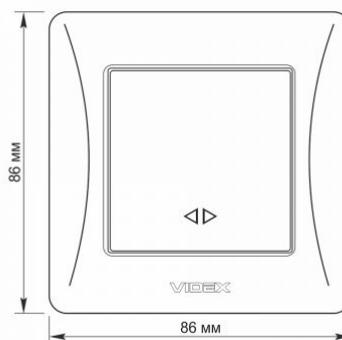

VIDEX®

VIDEX BINERA

INDEX: VF-BNSW11-BG

We reserve the right to make technical changes. The data contained in this material is not legally binding.

Allegro opt Sp. z o.o., ul. Mierzeja Wiślana 11,
30-732 Krakow, Poland.

The product meets the requirements of EU directives

It is forbidden to throw away waste equipment marked with the symbol of a crossed-out bin with other waste

IP20

— Class of protection against dust and moisture. Protection against solid objects larger than 12 mm; no protection against moisture

Date: 31.03.2025