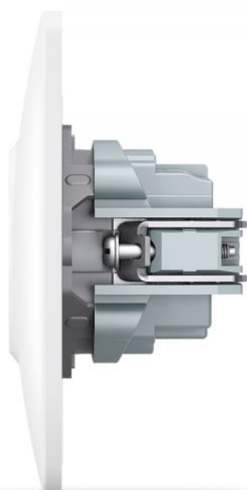

VIDEX®

VIDEX BINERA

INDEX: VF-BNSK1G-W

We reserve the right to make technical changes. The data contained in this material is not legally binding.

Allegro opt Sp. z o.o., ul. Mierzeja Wiślana 11,
30-732 Krakow, Poland.

The product meets the requirements of EU directives

It is forbidden to throw away waste equipment marked with the symbol of a crossed-out bin with other waste

IP20

— Class of protection against dust and moisture. Protection against solid objects larger than 12 mm; no protection against moisture

Date: 4.06.2026