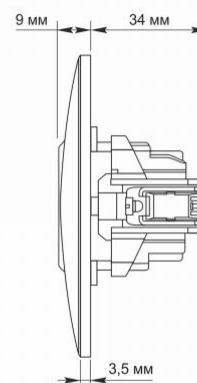

VIDEX®

VIDEX BINERA

INDEX: VF-BNSK1G-W

We reserve the right to make technical changes. The data contained in this material is not legally binding.

Allegro opt Sp. z o.o., ul. Mierzeja Wiślana 11,
30-732 Krakow, Poland.

The product meets the requirements of EU directives

It is forbidden to throw away waste equipment marked with the symbol of a crossed-out bin with other waste

IP20

— Class of protection against dust and moisture. Protection against solid objects larger than 12 mm; no protection against moisture

Date: 4.06.2026