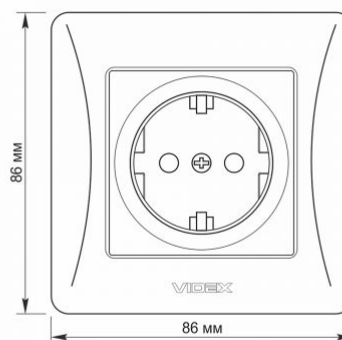

VIDEX®

VIDEX BINERA

INDEX: VF-BNSK1G-W

We reserve the right to make technical changes. The data contained in this material is not legally binding.

Allegro opt Sp. z o.o., ul. Mierzeja Wiślana 11,
30-732 Krakow, Poland.

The product meets the requirements of EU directives

It is forbidden to throw away waste equipment marked with the symbol of a crossed-out bin with other waste

IP20

— Class of protection against dust and moisture. Protection against solid objects larger than 12 mm; no protection against moisture

Date: 4.06.2026