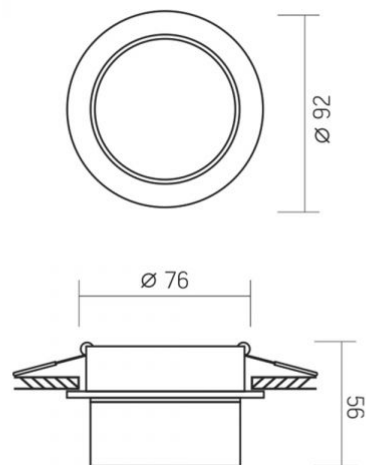

INDEX: VL-SPF11R-W

We reserve the right to make technical changes. The data contained in this material is not legally binding.

Allegro opt Sp. z o.o., ul. Mierzeja Wiślana 11,
30-732 Krakow, Poland.

The product must be used indoors

IK07

The product withstands a medium impact (e.g., from a blunt object)

-25° +50°C

Operating temperatures range

Free

The product does not contain mercury

IP20

Class of protection against dust and moisture.
Protection against solid objects larger than 12 mm;
no protection against moisture