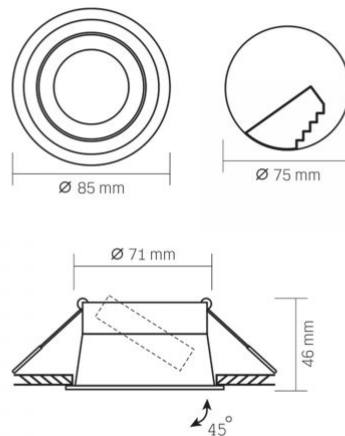

INDEX: VL-SPF09R-B

We reserve the right to make technical changes. The data contained in this material is not legally binding.

Allegro opt Sp. z o.o., ul. Mierzeja Wiślana 11,
30-732 Krakow, Poland.

The product must be used indoors

IK07

The product withstands a medium impact (e.g., from a blunt object)

-25° +50°C

Operating temperatures range

Free

The product does not contain mercury

IP20

Class of protection against dust and moisture.
Protection against solid objects larger than 12 mm;
no protection against moisture