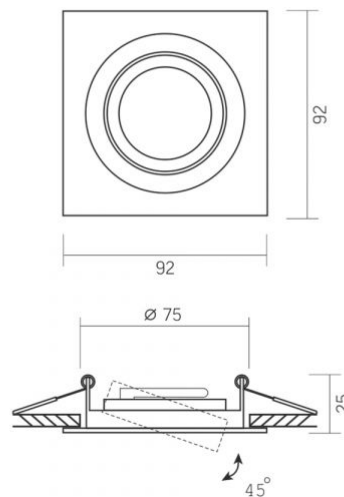

INDEX: VL-SPF08S-W

We reserve the right to make technical changes. The data contained in this material is not legally binding.

Allegro opt Sp. z o.o., ul. Mierzeja Wiślana 11,
30-732 Krakow, Poland.

The product must be used indoors

IK07

The product withstands a medium impact (e.g., from a blunt object)

-25° +50°C

Operating temperatures range

Free

The product does not contain mercury

IP20

Class of protection against dust and moisture.
Protection against solid objects larger than 12 mm;
no protection against moisture