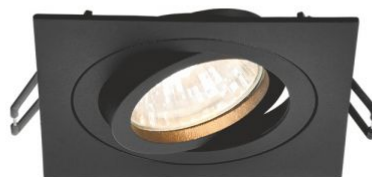

Housing colour Black

Operating temperature range -25° +50°C

Mercury content Does not contain

Ingress protection IP20

Housing material Aluminum

Dimensions

EAN 4820246482943

Height 25 mm

Recessed spotlight luminaire VL-SPF08S-B

INDEX: VL-SPF08S-B

Outer box 50 pcs.

Width 92 mm

Depth 92 mm

INDEX: VL-SPF08S-B

We reserve the right to make technical changes. The data contained in this material is not legally binding.