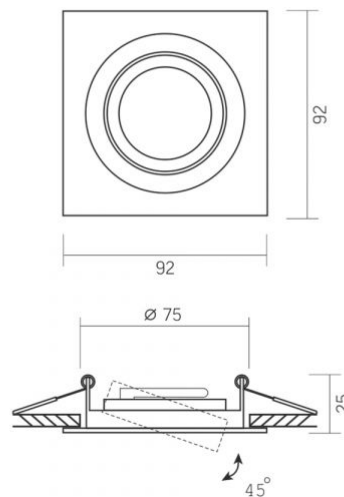

Housing colour Black

Operating temperature range -25° +50°C

Mercury content Does not contain

Ingress protection IP20

Housing material Aluminum

Dimensions

EAN 4820246482943

Height 25 mm

Recessed spotlight luminaire VL-SPF08S-B

INDEX: VL-SPF08S-B

Outer box 50 pcs.

Width 92 mm

Depth 92 mm

INDEX: VL-SPF08S-B

We reserve the right to make technical changes. The data contained in this material is not legally binding.