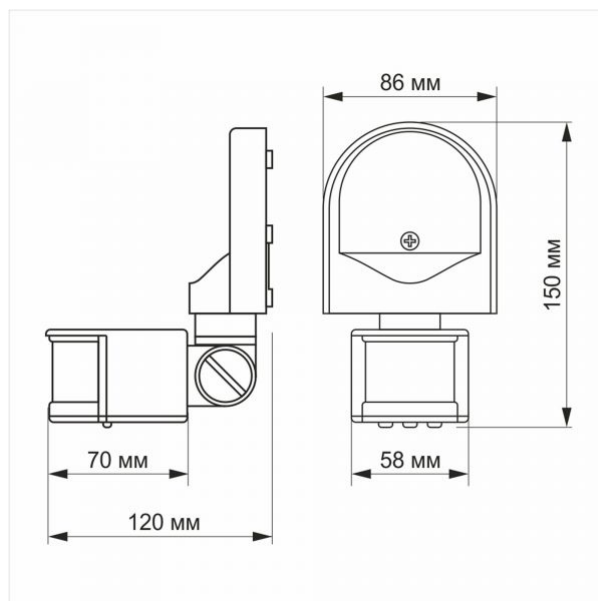

VIDEX VL-SPW02B 1200W

INDEX: VL-SPW02B

Housing material ABS, PE (Polyethylene)

Dimensions

EAN	4820246484619
In the package	1 pc.
Outer box	50 pcs.
Height	150 mm
Width	86 mm
Depth	120 mm
Unit nett weight	165g

Signs marking goods

Packaging marking Recycling of waste, CE, Utilization

VIDEX®

VIDEX VL-SPW02B 1200W

INDEX: VL-SPW02B

We reserve the right to make technical changes. The data contained in this material is not legally binding.