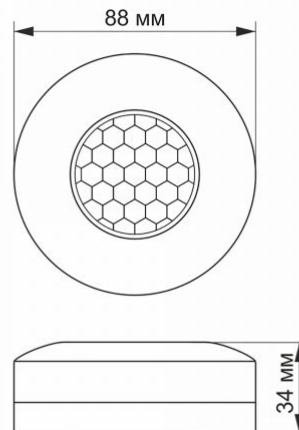

VIDEX®

VIDEX VL-SPC12W 1200W

INDEX: VL-SPC12W