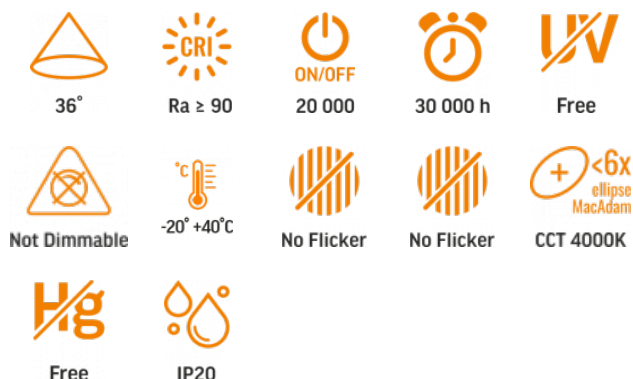

VIDEX®

VIDEX-TOR-30W-BLACK

INDEX: VLE-TR04-304B

WARRANTY 3 YEARS

NEUTRAL WHITE

4000K

Neutral White / Neutralny biały / Neutralni bila / Blanc neuter / Neutrálna biela / Neutraal wit / Semleges feher / Nevtralno bela / Neutralno bijela / Neutralweiß / Alb neutru / Neutralus balta / Neitrāls balta / Neutraalne valge / Нейтрално бяла / Bianco neutro.

General parameters

Light source or containing product Light source

Light source replaceable by the producer

Type of light source

Energy class of the light source F

Dimmable no

Directional (DLS) or non-directional (NDLS) light source DLS

Color-tunable light source no

Mains (MLS) or non-mains (NMLS) light source MLS

Technology LED

Electrical parameters

On-mode power (Pon)	30 W
Rated voltage, frequency	AC 220-240 V, 50/60 Hz
Rated current	145 mA
Input interface	2 Wires Busbar
Electric shock protection class	II
Displacement factor (cos φ1)	0.9
Energy consumption in on-mode of the light source (kWh/1000h)	30

Photometric parameters

Useful luminous flux (Φuse)	2400 Lm
Correlated color temperature	4000K (neutral white)
Beam angle	36°
Color rendering index (CRI)	Ra > 90
On/Off cycles	20000
Lifetime (L70B50)	30000 h
Useful luminous flux of the light source reference	in a narrow cone (90°)
Chromaticity coordinates (x)	0.38
Chromaticity coordinates (y)	0.38
R9 colour rendering index value	>0
Flicker metric (Pst LM)	≤1
Stroboscopic effect metric (SVM)	≤0.4
Colour consistency in MacAdam ellipses (SDCM)	<6 (4000K)
CRI Min	Ra 90