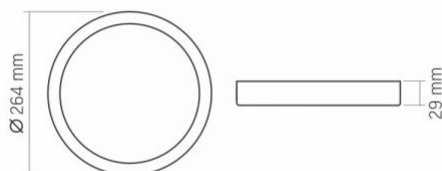

Photometric parameters

Useful luminous flux of the contained light source (Φuse)	2500 Lm
Correlated color temperature	4000K (neutral white)
Beam angle	170°
Color rendering index (CRI)	Ra > 80
On/Off cycles	20000
Lifetime (L70B50)	30000 h
Useful luminous flux of the light source reference	in a sphere (360°)
Chromaticity coordinates (x)	0.38
Chromaticity coordinates (y)	0.38

Width	264 mm
Depth	29 mm
Unit nett weight	750g

Signs marking goods

Packaging marking

Recycling of
waste, CE,
Utilization

Additional information

Place of installation	Ceiling, Flat surface, Wall
Place of application	indoor
Housing colour	Black
Diffuser material	Plastic
Ultraviolet radiation	no
Operating temperature range	-20° +40°C
Suitable for installation in normally flammable surfaces	yes
Mercury content	Does not contain
Ingress protection	IP20
Housing material	Iron alloy

Dimensions

EAN	5904405542538
In the package	1 pc.
Outer box	20 pcs.
Height	264 mm

INDEX: VLE-DLRS-244B

We reserve the right to make technical changes. The data contained in this material is not legally binding.