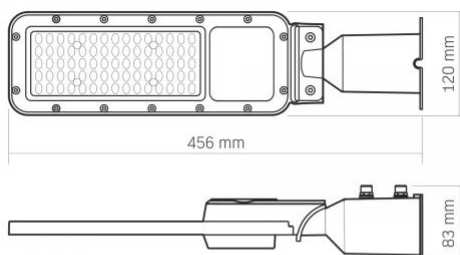

Allegro opt Sp. z o.o., ul. Mierzeja Wiślana 11,
30-732 Krakow, Poland.