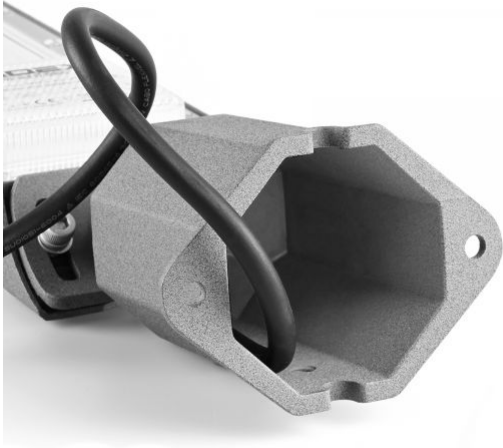

VIDEX®

VIDEX IP65 SLE17 50W 5500Lm 5000K 230V

INDEX: VL-SLE17-0505

We reserve the right to make technical changes. The data contained in this material is not legally binding.