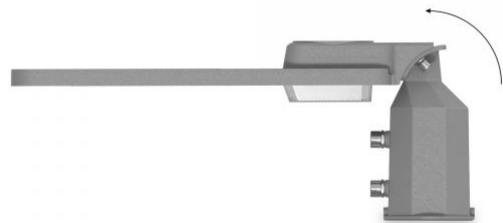

VIDEX®

VIDEX IP65 SLE17 50W 5500Lm 5000K 230V

INDEX: VL-SLE17-0505