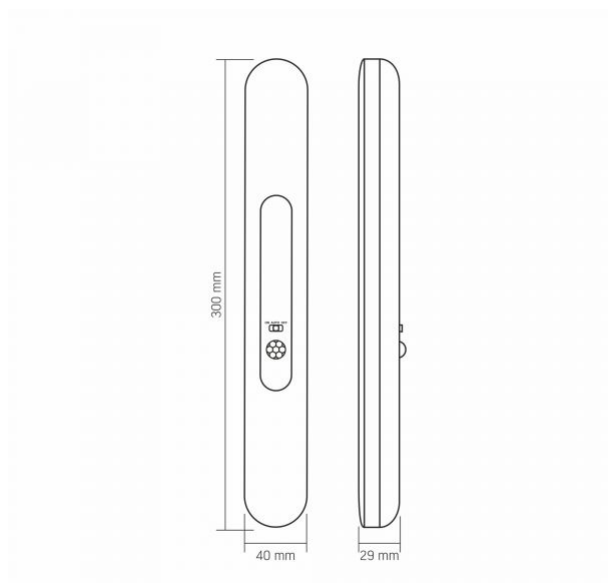

INDEX: VL-NL013W-SR

We reserve the right to make technical changes. The data contained in this material is not legally binding.

Allegro opt Sp. z o.o., ul. Mierzeja Wiślana 11,
30-732 Krakow, Poland.

- The product must be used indoors
- Class III protection against electric shock - ensured by supplying a specific product with a safe very low voltage (SELV) without the risk of creating a voltage above safe levels
- Waste recycling after the end of the product's service life
- The product meets the requirements of EU directives
- It is forbidden to throw away waste equipment marked with the symbol of a crossed-out bin with other waste
- Rated beam angle 120°
- Ra > 80 - color rendering index
- The product does not emit ultraviolet light
- The product supports brightness adjustment
- Operating temperatures range -20° +40°C
- The product does not contain mercury
- Class of protection against dust and moisture. Protection against solid objects larger than 12 mm; no protection against moisture