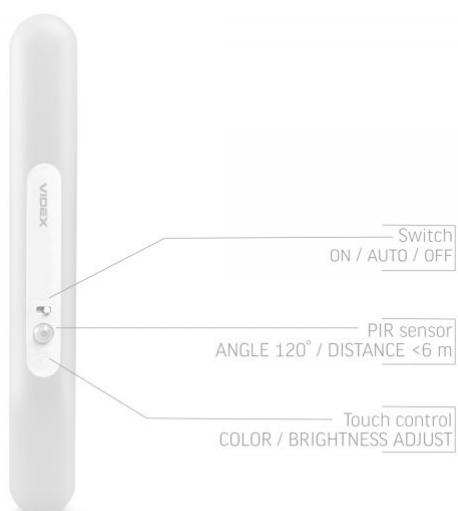

VIDEX®

VIDEX VL-NL013W-SR

INDEX: VL-NL013W-SR

Depth 29 mm

Unit nett weight 155g

Signs marking goods

Packaging marking

Recycling of
waste, CE,
Utilization