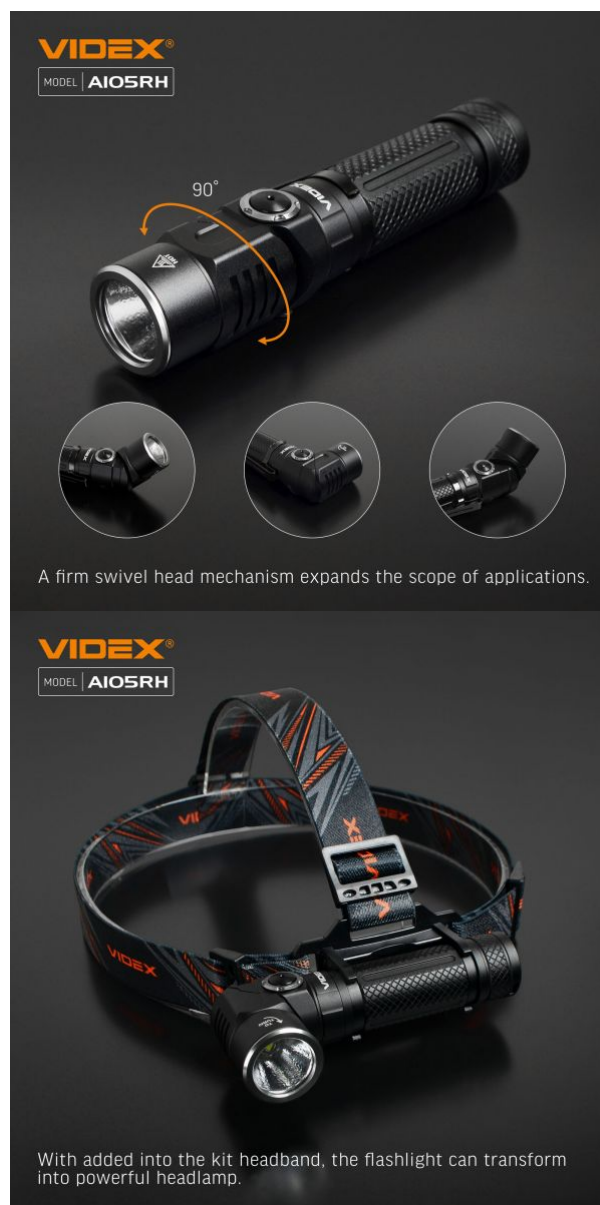

VIDEX®

VIDEX VLF-A105RH 1200Lm 5000K

Артикул товару: VLF-A105RH