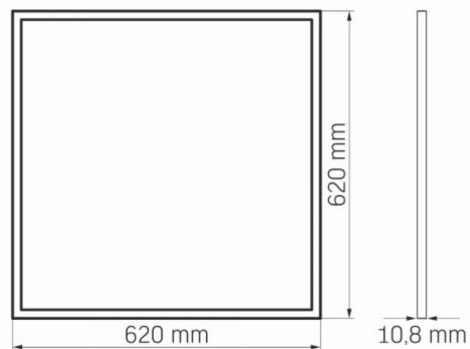

Dimensions

EAN	5904405540657
Outer box	5 pcs.

VIDEX[®]

VIDEX-PANEL-LED-40W-P62-406W-CW

INDEX: VLE-P62-406W

Height	620 mm
Width	620 mm
Depth	10.8 mm

We reserve the right to make technical changes. The data contained in this material is not legally binding.