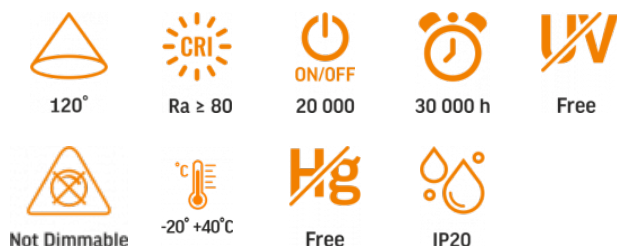

VIDEX®

VIDEX-PANEL-LED-40W-P62-406W-CW

INDEX: VLE-P62-406W

WARRANTY 3 YEARS

Cold White / Zimna biel / Studena bila / Blanc froid / Studená biela / Koud wit / Hideg feher / Hladno bela / Hladno bijela / Kaltweiß / Alb rece / Šalta balta / Auksti balta / Kúlm valge.

General parameters

Light source or containing product	Containing product
Light source replaceable	by the producer
Control gear replaceable	by the producer

Type of light source

Energy efficiency class of the contained light source	D
Dimmable	no

Electrical parameters

Rated voltage, frequency	AC 175-265 V, 50/60 Hz
Rated current	300 mA
Input interface	Free wire ends

Electric shock protection class II

Photometric parameters

Useful luminous flux of the contained light source (Φuse)	5200 Lm
Correlated color temperature	6000K (cold white)
Beam angle	120°
Color rendering index (CRI)	Ra > 80
On/Off cycles	20000
Lifetime (L70B50)	30000 h
Useful luminous flux of the light source reference	in a sphere (360°)

Additional information

Place of installation	Armstrong ceiling, Ceiling
Place of application	indoor
Housing colour	White
Diffuser material	Plastic
Ultraviolet radiation	no
Operating temperature range	-20° +40°C
Mercury content	Does not contain
Ingress protection	IP20
Housing material	Aluminum

Dimensions

EAN	5904405540657
Outer box	5 pcs.