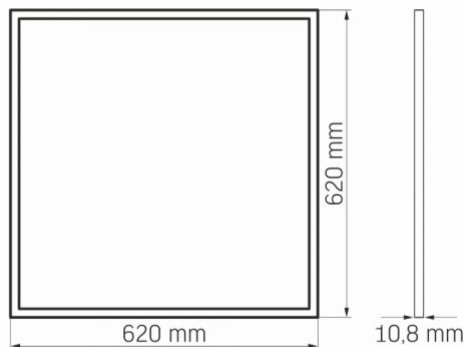

Dimensions

VIDEX[®]

VIDEX-PANEL-LED-40W-P62-404W-NW

INDEX: VLE-P62-404W

EAN	5904405540640
Height	620 mm
Outer box	5 pcs.
Width	620 mm
Depth	10.8 mm

INDEX: VLE-P62-404W

We reserve the right to make technical changes. The data contained in this material is not legally binding.