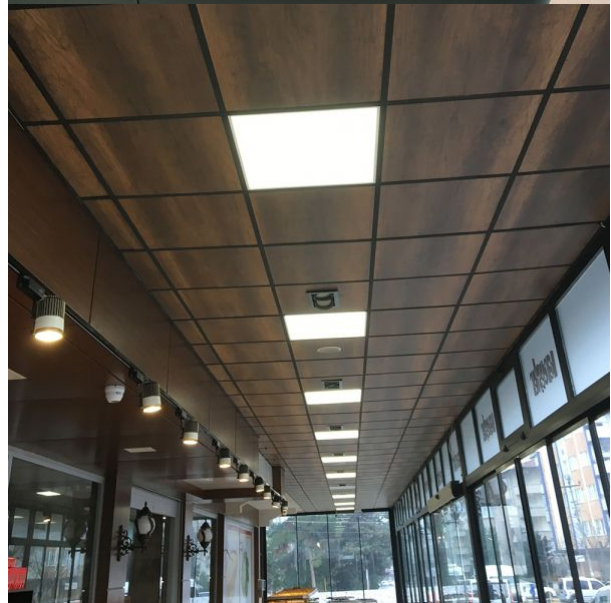

VIDEX®

VIDEX-PANEL-LED-40W-P62-404W-NW

INDEX: VLE-P62-404W

EAN	5904405540640
Height	620 mm
Outer box	5 pcs.
Width	620 mm
Depth	10.8 mm