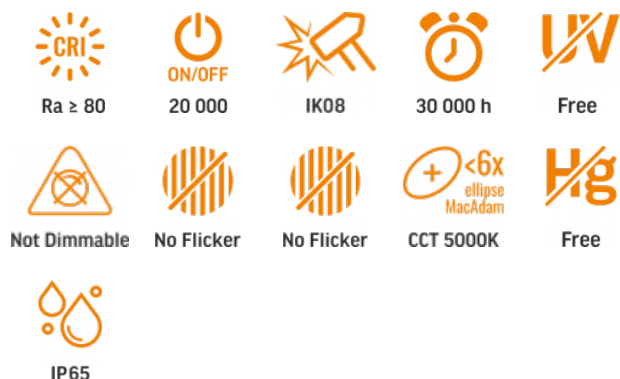

VIDEX®

VIDEX 20W 0.6M 5000K 3200Lm White

INDEX: VL-BNWL04-20065

WARRANTY 2 YEARS

Neutral White / Neutralny biały / Neutralni bila / Blanc neuter / Neutrálna biela / Neutraal wit / Semleges feher / Nevtralno bela / Neutralno bijela / Neutralweiß / Alb neutru / Neutralus balta / Neitrāls balta / Neutraalne valge / Нейтрално бяла / Bianco neutro.

General parameters

Light source or containing product	Light source
Light source replaceable	no
Control gear replaceable	-

Type of light source

Energy class of the light source	C
Dimmable	no
Directional (DLS) or non-directional (NDLS) light source	NDLS
Connected light source (cls)	no
Color-tunable light source	no
Mains (MLS) or non-mains (NMLS) light source	MLS

High luminance light source	No
Anti-glare shield	No
Technology	LED

Electrical parameters

On-mode power (Pon)	20 W
Rated voltage, frequency	AC 220-240 V, 50/60 Hz
Rated current	125 mA
Input interface	Terminal block
Electric shock protection class	II
Displacement factor (cos φ1)	0.7
Survival factor	0.9
Energy consumption in on-mode of the light source (kWh/1000h)	20

Photometric parameters

Useful luminous flux (Φuse)	3200 Lm
Correlated color temperature	5000K (neutral white)
Beam angle	140°
Color rendering index (CRI)	Ra > 80
On/Off cycles	20000
Lifetime (L70B50)	30000 h
Useful luminous flux of the light source reference	in a sphere (360°)
Chromaticity coordinates (x)	0.35
Chromaticity coordinates (y)	0.36
R9 colour rendering index value	>0