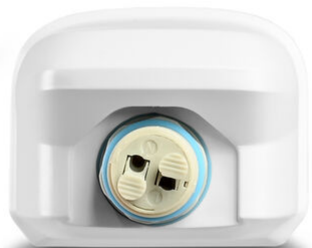

VIDEX®

VIDEX 20W 0.6M 5000K 3200Lm White

INDEX: VL-BNWL04-20065