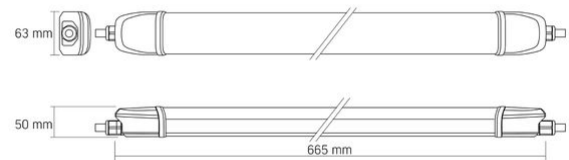

VIDEX®

VIDEX 20W 0.6M 5000K 3200Lm White

INDEX: VL-BNWL04-20065

We reserve the right to make technical changes. The data contained in this material is not legally binding.

Allegro opt Sp. z o.o., ul. Mierzeja Wiślana 11,
30-732 Krakow, Poland.