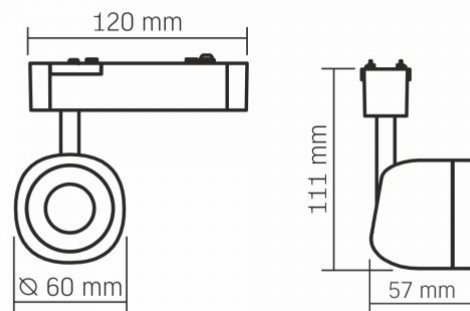

VIDEX®

VIDEX VL-TRMS-LA76B Black

INDEX: VL-TRMS-LA76B

We reserve the right to make technical changes. The data contained in this material is not legally binding.

Allegro opt Sp. z o.o., ul. Mierzeja Wiślana 11,
30-732 Krakow, Poland.