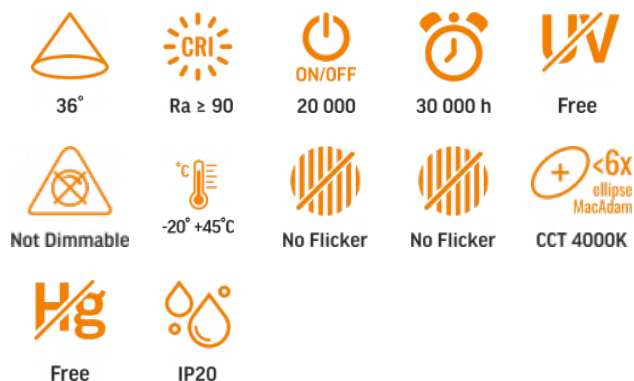

VIDEX®

VIDEX VL-TRMS-LA76B Black

INDEX: VL-TRMS-LA76B

WARRANTY 3 YEARS

Neutral White / Neutralny biały / Neutralni bila / Blanc neuter / Neutrálna biela / Neutraal wit / Semleges feher / Nevtralno bela / Neutralno bijela / Neutralweiß / Alb neutru / Neutralus balta / Neitrāls balta / Neutraalne valge / Нейтрално бяла / Bianco neutro.

General parameters

Light source or containing product Light source

Light source replaceable no

Type of light source

Energy class of the light source F

Dimmable no

Directional (DLS) or non-directional (NDLS) light source DLS

Connected light source (cls) no

Color-tunable light source no

Mains (MLS) or non-mains (NMLS) light source NMLS

High luminance light source No

Anti-glare shield No

Technology LED

Electrical parameters

On-mode power (Pon) 8.5 W

Rated voltage, frequency DC 48 V

Rated current 167 mA

Input interface 2 Wires
Busbar

Electric shock protection class III

Displacement factor (cos φ1) 0.9

Survival factor 1

Energy consumption in on-mode of the light source (kWh/1000h) 8.5

Photometric parameters

Useful luminous flux (Φuse) 720 Lm

Correlated color temperature 4000K
(neutral white)

Beam angle 36°

Color rendering index (CRI) Ra > 90

On/Off cycles 20000

Lifetime (L70B50) 30000 h

Useful luminous flux of the light source reference in a narrow cone (90°)

Chromaticity coordinates (x) 0.38

Chromaticity coordinates (y) 0.38

R9 colour rendering index value >0

The lumen maintenance factor ≥96%