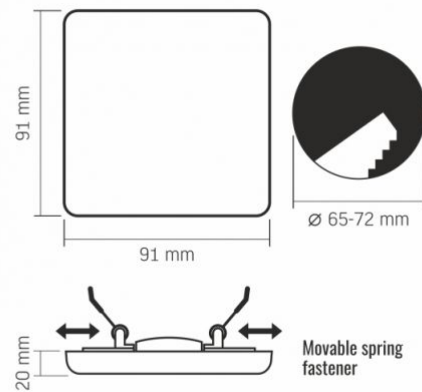

Additional information

Place of installation	Ceiling, Recessed
Place of application	indoor
Housing colour	White
Diffuser material	Plastic
Ultraviolet radiation	no
Operating temperature range	-20° +40°C
Mercury content	Does not contain
Ingress protection	IP54 / IP20
Housing material	Iron alloy

Dimensions

VIDEX®

VIDEX-DOWNLIGHT-LED-DLFS-9W-NW

INDEX: VLE-DLFS-094

EAN	5904405540817
Outer box	20 pcs.
Height	91 mm
Width	91 mm
Depth	20 mm

We reserve the right to make technical changes. The data contained in this material is not legally binding.