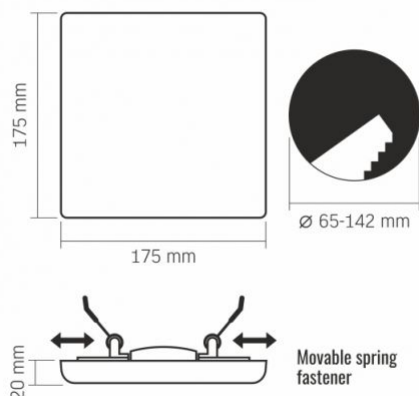

Additional information

Place of installation	Ceiling, Recessed
Place of application	indoor
Housing colour	White
Diffuser material	Plastic
Ultraviolet radiation	no
Operating temperature range	-20° +40°C
Mercury content	Does not contain
Ingress protection	IP54 / IP20
Housing material	Iron alloy

Dimensions

VIDEX[®]

VIDEX-DOWNLIGHT-LED-DLFS-24W-NW

INDEX: VLE-DLFS-244

EAN	5904405540831
Outer box	20 pcs.
Height	175 mm
Width	175 mm
Depth	20 mm

INDEX: VLE-DLFS-244

30-732 Krakow, Poland.

We reserve the right to make technical changes. The data contained in this material is not legally binding.