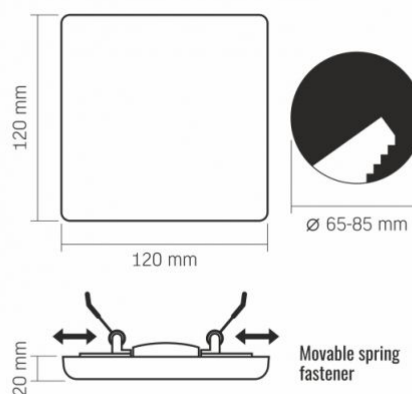

Additional information

Place of installation	Ceiling, Recessed
Place of application	indoor
Housing colour	White
Diffuser material	Plastic
Ultraviolet radiation	no
Operating temperature range	-20° +40°C
Mercury content	Does not contain
Ingress protection	IP54 / IP20
Housing material	Iron alloy

Dimensions

VIDEX[®]

VIDEX-DOWNLIGHT-LED-DLFS-15W-NW

INDEX: VLE-DLFS-154

EAN	5904405540824
Height	120 mm
Depth	20 mm
Width	120 mm
Outer box	20 pcs.

We reserve the right to make technical changes. The data contained in this material is not legally binding.