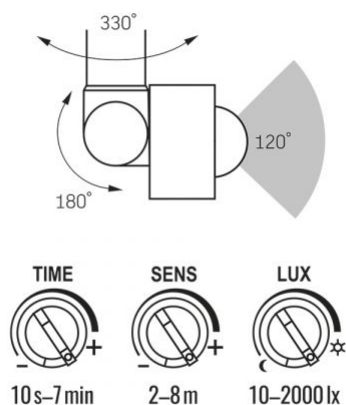

INDEX: VLE-F2e-205W-S

We reserve the right to make technical changes. The data contained in this material is not legally binding.

Allegro opt Sp. z o.o., ul. Mierzeja Wiślana 11,
30-732 Krakow, Poland.

- The product must be used outdoors
- Protection against electric shock class I. A product in which the means of protection against electric shock, in addition to the main insulation, is an additional protective circuit connected to the grounding of the power supply network
- Minimum distance from the illuminated object
  0,5 m
- Waste recycling after the end of the product's service life
- The product meets the requirements of EU directives
- It is forbidden to throw away waste equipment marked with the symbol of a crossed-out bin with other waste
- Rated beam angle
  90°
- Ra > 80 - color rendering index
  Ra = 80
- Rated On/off cycles
  20 000
- The product withstands a medium impact (e.g., from a blunt object)
  IK07
- Nominal lifetime (hours)
  30 000 h
- The product does not emit ultraviolet light
  Free
- The product is incompatible with light regulators
  Not Dimmable
- Operating temperatures range
  -20°C +50°C
- The product does not contain mercury
  Free
- Class of protection against dust and moisture. The product has full protection against dust and water jets from all directions
  IP65