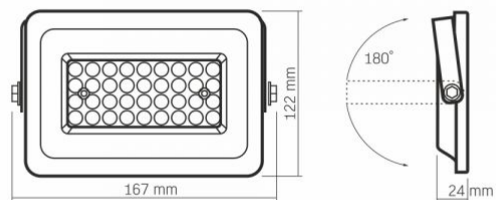

VIDEX®

VIDEX-FLOOD-LED-LUCA-30W-NW

INDEX: VLE-F2e-305W

We reserve the right to make technical changes. The data contained in this material is not legally binding.

Allegro opt Sp. z o.o., ul. Mierzeja Wiślana 11,
30-732 Krakow, Poland.