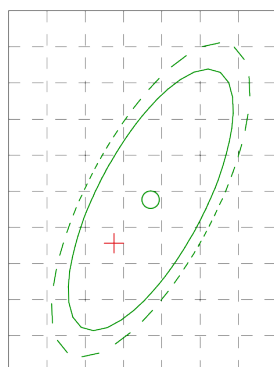

VIDEX®

90°

Ra ≥ 80

ON/OFF
20 000

IK07

30 000 h

Free

Not Dimmable

-20°C +50°C

Free

IP65

WARRANTY 2 YEARS

NEUTRAL WHITE
5000K

Neutral White / Neutralny biały / Neutralni bila / Blanc neuter / Neutrálna biela / Neutraal wit / Semleges feher / Nevtralno bela / Neutralno bijela / Neutralweiß / Alb neutru / Neutralus balta / Neitrāls balta / Neutraalne valge / Нейтрално бяла / Bianco neutro.

VIDEX-FLOOD-LED-LUCA-20W-NW

INDEX: VLE-F2e-205W

General parameters

Light source or containing product	Light source
Control gear replaceable	-
Light source replaceable	no

Type of light source

Energy class of the light source	F
Dimmable	no
Technology	LED

Electrical parameters

On-mode power (Pon)	20 W
Rated voltage, frequency	AC 220-240 V, 50/60 Hz
Cable length	20 cm
Rated current	96 mA
Input interface	Free wire ends
Electric shock protection class	I

Photometric parameters

Useful luminous flux (Φuse)	1800 Lm
Correlated color temperature	5000K (neutral white)
Peak luminous intensity	1350 cd
Beam angle	90°
Color rendering index (CRI)	Ra > 80
On/Off cycles	20000