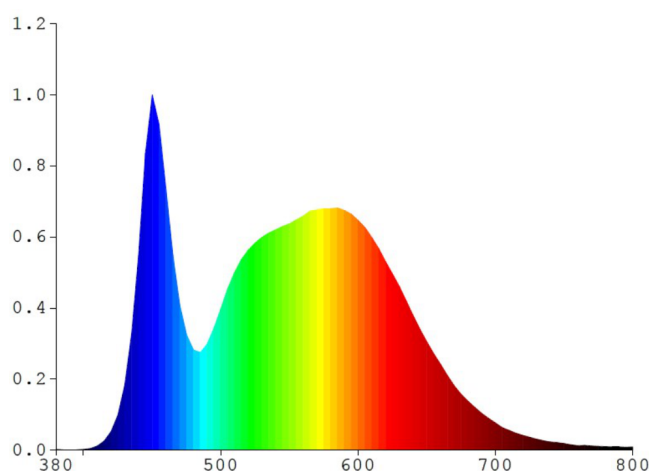

-20°C +50°C

Free

IP65

WARRANTY 2 YEARS

NEUTRAL WHITE
5000K

Neutral White / Neutralny biały / Neutralni bila / Blanc neuter / Neutrálna biela / Neutraal wit / Semleges feher / Nevtralno bela / Neutralno bijela / Neutralweiß / Alb neutru / Neutralus balta / Neitrāls balta / Neutraalne valge / Нейтрално бяла / Bianco neutro.

VIDEX-FLOOD-LED-LUCA-20W-NW

INDEX: VLE-F2e-205W

General parameters

Light source or containing product	Light source
Control gear replaceable	-
Light source replaceable	no

Type of light source

Energy class of the light source	F
Dimmable	no
Technology	LED

Useful luminous flux (Φuse)	1800 Lm
Correlated color temperature	5000K (neutral white)
Peak luminous intensity	1350 cd
Beam angle	90°
Color rendering index (CRI)	Ra > 80
On/Off cycles	20000

INDEX: VLE-F2e-205W