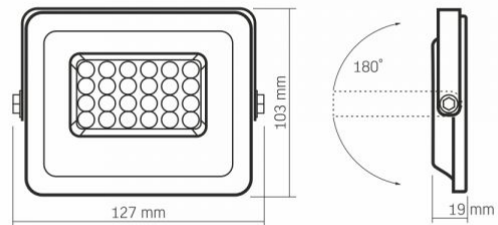

VIDEX®

VIDEX-FLOOD-LED-LUCA-20W-NW

INDEX: VLE-F2e-205W

We reserve the right to make technical changes. The data contained in this material is not legally binding.

Allegro opt Sp. z o.o., ul. Mierzeja Wiślana 11,
30-732 Krakow, Poland.