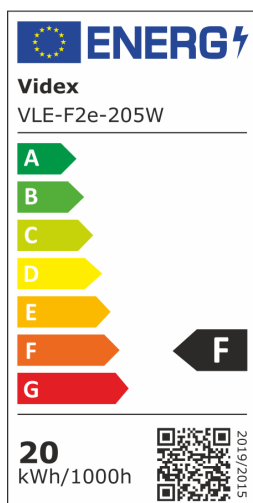

-20°C +50°C

Free

IP65

WARRANTY 2 YEARS

NEUTRAL WHITE
5000K

Neutral White / Neutralny biały / Neutralni bila / Blanc neuter / Neutrálna biela / Neutraal wit / Semleges feher / Nevtralno bela / Neutralno bijela / Neutralweiß / Alb neutru / Neutralus balta / Neitrāls balta / Neutraalne valge / Нейтрално бяла / Bianco neutro.

VIDEX-FLOOD-LED-LUCA-20W-NW

INDEX: VLE-F2e-205W

General parameters

Light source or containing product	Light source
Control gear replaceable	-
Light source replaceable	no

Type of light source

Energy class of the light source	F
Dimmable	no
Technology	LED

Electrical parameters

On-mode power (Pon)	20 W
Rated voltage, frequency	AC 220-240 V, 50/60 Hz
Cable length	20 cm
Rated current	96 mA
Input interface	Free wire ends
Electric shock protection class	I

Photometric parameters

Useful luminous flux (Φuse)	1800 Lm
Correlated color temperature	5000K (neutral white)
Peak luminous intensity	1350 cd
Beam angle	90°
Color rendering index (CRI)	Ra > 80
On/Off cycles	20000

INDEX: VLE-F2e-205W