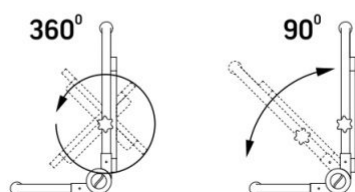

VIDEX®

VIDEX-FLOOD-LED-EMEKA-50W-NW

INDEX: VL-F2A-505

Allegro opt Sp. z o.o., ul. Mierzeja Wiślana 11,
30-732 Krakow, Poland.

We reserve the right to make technical changes. The data contained in this material is not legally binding.

The product must be used indoors

The product must be used outdoors

Class III protection against electric shock - ensured by supplying a specific product with a safe very low voltage (SELV) without the risk of creating a voltage above safe levels

Minimum distance from the illuminated object

The product can be installed and used in/on normally flammable surfaces

The product meets the requirements of EU directives

It is forbidden to throw away waste equipment marked with the symbol of a crossed-out bin with other waste

— Rated beam angle

— Ra > 80 - color rendering index

— Rated On/off cycles

— The product withstands a medium impact (e.g., from a blunt object)

— Nominal lifetime (hours)

— The product does not emit ultraviolet light

— The product has 3-level brightness adjustment

— Operating temperatures range

— Colour consistency in MacAdam ellipses (SDCM)

— The product does not contain mercury

— Class of protection against dust and moisture. The product has full protection against dust and water jets from all directions