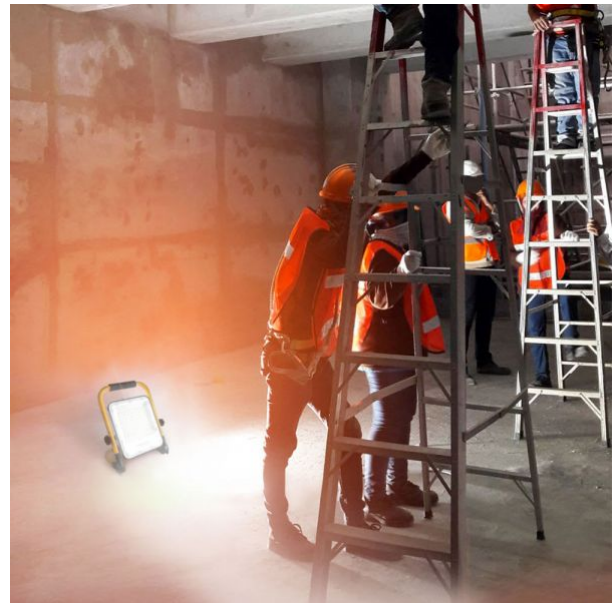

VIDEX®

VIDEX-FLOOD-LED-EMEKA-50W-NW

INDEX: VL-F2A-505