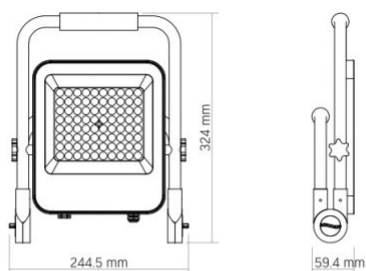

VIDEX®

VIDEX-FLOOD-LED-EMEKA-50W-NW

INDEX: VL-F2A-505

Allegro opt Sp. z o.o., ul. Mierzeja Wiślana 11,
30-732 Krakow, Poland.

We reserve the right to make technical changes. The data contained in this material is not legally binding.

The product must be used indoors

The product must be used outdoors

Class III protection against electric shock - ensured by supplying a specific product with a safe very low voltage (SELV) without the risk of creating a voltage above safe levels

Minimum distance from the illuminated object

The product can be installed and used in/on normally flammable surfaces

The product meets the requirements of EU directives

It is forbidden to throw away waste equipment marked with the symbol of a crossed-out bin with other waste

— Rated beam angle

— Ra > 80 - color rendering index

— Rated On/off cycles

— The product withstands a medium impact (e.g., from a blunt object)

— Nominal lifetime (hours)

— The product does not emit ultraviolet light

— The product has 3-level brightness adjustment

— Operating temperatures range

— Colour consistency in MacAdam ellipses (SDCM)

— The product does not contain mercury

— Class of protection against dust and moisture. The product has full protection against dust and water jets from all directions