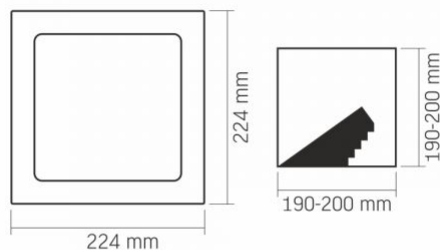

Photometric parameters

Correlated color temperature	4000K (neutral white)
Useful luminous flux of the contained light source (Φ _{use})	2200 Lm
Beam angle	120°
Color rendering index (CRI)	Ra > 80
On/Off cycles	20000
Lifetime	30000 h
Useful luminous flux of the light source reference	in a sphere (360°)

Dimensions

EAN	5904405540916
-----	---------------

VIDEX[®]

VIDEX-DOWNLIGHT-LED-DLBS-184-18W-NW

INDEX: VLE-DLBS-184

Height	224 mm
Depth	28 mm
Width	224 mm
Outer box	20 pcs.

INDEX: VLE-DLBS-184

We reserve the right to make technical changes. The data contained in this material is not legally binding.