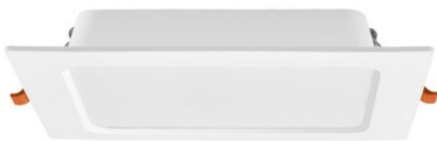

Additional information

Place of installation	Ceiling, Recessed
Place of application	indoor
Housing colour	White
Ultraviolet radiation	no
Operating temperature range	-20° +40°C
Mercury content	Does not contain
Ingress protection	IP20
Housing material	Plastic

Dimensions

EAN	5904405540909
-----	---------------

VIDEX[®]

VIDEX-DOWNLIGHT-LED-DLBS-124-12W-NW

INDEX: VLE-DLBS-124

Outer box	20 pcs.
Height	175 mm
Width	175 mm
Depth	27 mm

INDEX: VLE-DLBS-124

30-732 Krakow, Poland.