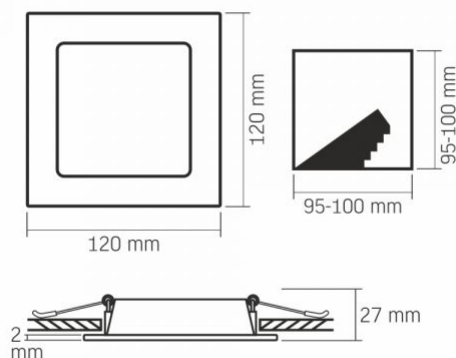

INDEX: VLE-DLBS-064

30-732 Krakow, Poland.

We reserve the right to make technical changes. The data contained in this material is not legally binding.

Allegro opt Sp. z o.o., ul. Mierzeja Wiślana 11,

The product must be used indoors

Class of protection against electric shock II - provided not only by basic insulation but also by double or reinforced insulation

120°

Rated beam angle

Ra > 80

Ra > 80 - color rendering index

20 000

Rated On/off cycles

30 000 h

Nominal lifetime (hours)

Free

The product does not emit ultraviolet light

Not Dimmable

The product is incompatible with light regulators

-20° +40°C

Operating temperatures range

Free

The product does not contain mercury

IP20

Class of protection against dust and moisture. Protection against solid objects larger than 12 mm; no protection against moisture