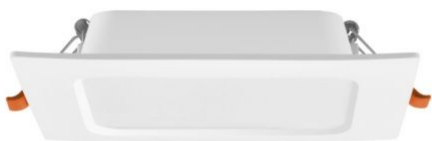

VIDEX®

VIDEX-DOWNLIGHT-LED-DLBS-064-6W-NW

INDEX: VLE-DLBS-064

Height 120 mm

Outer box 40 pcs.

Width 120 mm

Depth 27 mm