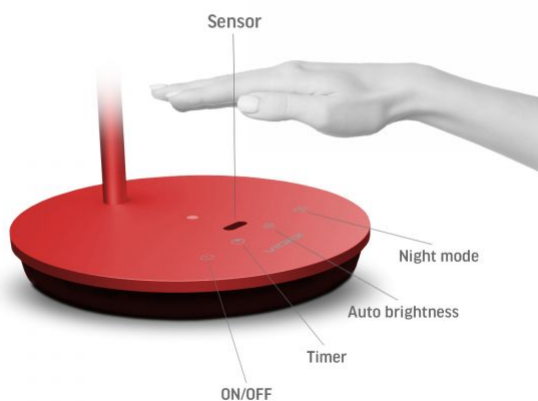

# VIDEX®

VIDEX TF15B VIDEX TF15R 20W 4100K Червона

Артикул товару: VL-TF15R

Built-in touch sensor for quick gesture control and automatic brightness detection

The low reflection index of the lamp light reduces discomfort caused by glare from illuminated objects