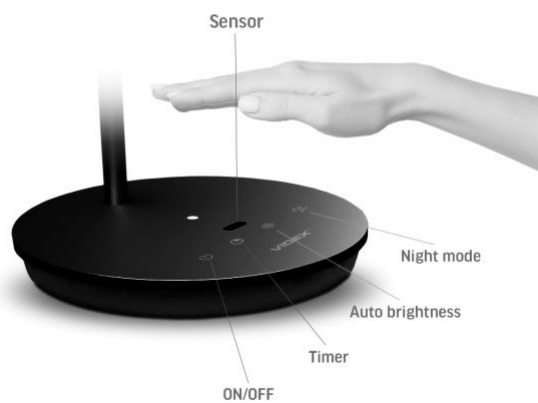

VIDEX®

VIDEX TF15B 20W 4100K Чорна

Артикул товару: VL-TF15B

VIDEX®

VIDEX TF15B 20W 4100K Чорна

Артикул товару: VL-TF15B

Built-in touch sensor for quick gesture control and automatic brightness detection

The low reflection index of the lamp light reduces discomfort caused by glare from illuminated objects