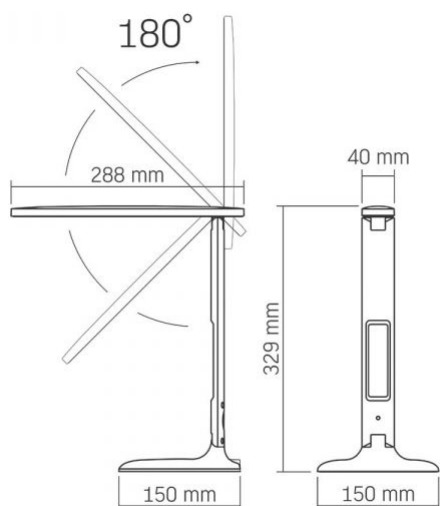

INDEX: VLE-TF05W

We reserve the right to make technical changes. The data contained in this material is not legally binding.

Allegro opt Sp. z o.o., ul. Mierzeja Wiślana 11,
30-732 Krakow, Poland.

The product must be used indoors

Class of protection against electric shock II - provided not only by basic insulation but also by double or reinforced insulation

Waste recycling after the end of the product's service life

The product meets the requirements of EU directives

It is forbidden to throw away waste equipment marked with the symbol of a crossed-out bin with other waste

120°

Rated beam angle

Ra > 80

Ra > 80 - color rendering index

25 000

Rated On/off cycles

30 000 h

Nominal lifetime (hours)

Free

The product does not emit ultraviolet light

Dimmable

The product has 5-level brightness adjustment

-10° +40°C

Operating temperatures range

Free

The product does not contain mercury

IP20

Class of protection against dust and moisture. Protection against solid objects larger than 12 mm; no protection against moisture