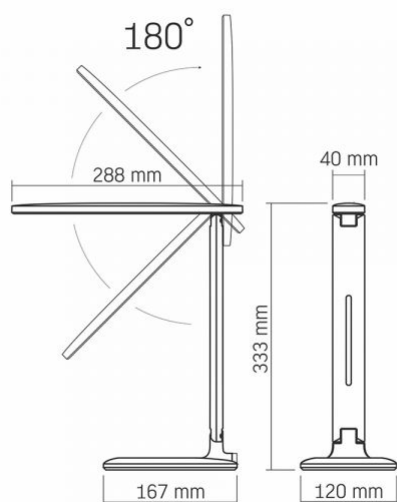

INDEX: VLE-TF02W

We reserve the right to make technical changes. The data contained in this material is not legally binding.

Allegro opt Sp. z o.o., ul. Mierzeja Wiślana 11,
30-732 Krakow, Poland.

The product must be used indoors

Class of protection against electric shock II - provided not only by basic insulation but also by double or reinforced insulation

Waste recycling after the end of the product's service life

The product meets the requirements of EU directives

It is forbidden to throw away waste equipment marked with the symbol of a crossed-out bin with other waste

— Rated beam angle

— Ra > 80 - color rendering index

— Rated On/off cycles

— Nominal lifetime (hours)

— The product does not emit ultraviolet light

— The product has 3-level brightness adjustment

— Operating temperatures range

— The product does not contain mercury

— Class of protection against dust and moisture. Protection against solid objects larger than 12 mm; no protection against moisture