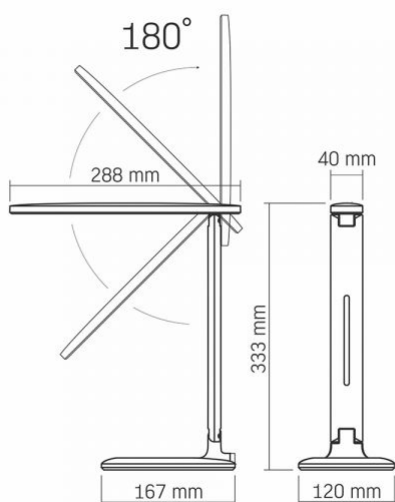

INDEX: VLE-TF02W

We reserve the right to make technical changes. The data contained in this material is not legally binding.

Allegro opt Sp. z o.o., ul. Mierzeja Wiślana 11,
30-732 Krakow, Poland.

The product must be used indoors

Class of protection against electric shock II - provided not only by basic insulation but also by double or reinforced insulation

Waste recycling after the end of the product's service life

The product meets the requirements of EU directives

It is forbidden to throw away waste equipment marked with the symbol of a crossed-out bin with other waste

120°

— Rated beam angle

Ra > 80

— Ra > 80 - color rendering index

25 000

— Rated On/off cycles

30 000 h

— Nominal lifetime (hours)

Free

— The product does not emit ultraviolet light

Dimmable

— The product has 3-level brightness adjustment

-10° +40°C

— Operating temperatures range

Free

— The product does not contain mercury

IP20

— Class of protection against dust and moisture. Protection against solid objects larger than 12 mm; no protection against moisture