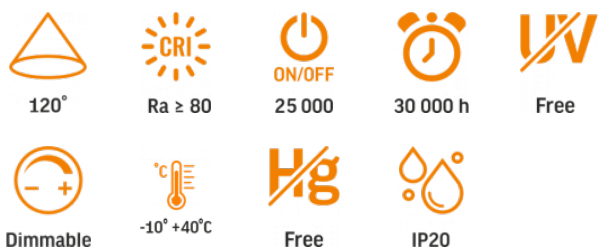

VIDEX®

WARRANTY 2 YEARS

General parameters

Light source or containing product	Containing product
Control gear replaceable	yes
Light source replaceable	no

Type of light source

Energy efficiency class of the contained light source	F
Dimmable	3-step

Electrical parameters

Rated voltage, frequency	AC 100-240 V, 50/60 Hz
Rated current	45 mA
Input interface	AC adapter
Electric shock protection class	II

Photometric parameters

Useful luminous flux of the contained light source (Φ_{use})	490 Lm

VIDEX-DESK-LAMP-OSLO

INDEX: VLE-TF02W

Correlated color temperature	5500K (cold white), 4000K (neutral white), 3000K (warm white)
Beam angle	120°
Color rendering index (CRI)	Ra > 80
On/Off cycles	25000
Lifetime (L70B50)	30000 h
Useful luminous flux of the light source in a sphere reference	in a sphere (360°)

Additional information

Place of installation	Desk
Place of application	indoor
Housing colour	White
Ultraviolet radiation	no
Operating temperature range	-10° +40°C
Mercury content	Does not contain
Ingress protection	IP20
Housing material	Plastic

Dimensions

EAN	5904405541227
Outer box	16 pcs.
Height	333 mm
Width	120 mm
Depth	167 mm