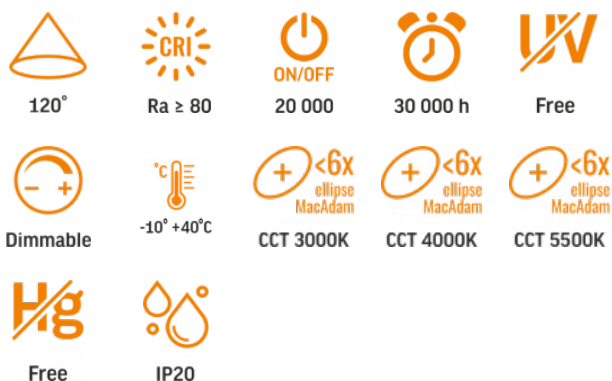

INDEX: VLE-TF09W

WARRANTY 2 YEARS

General parameters

Light source or containing product	Containing product
Light source replaceable	no
Control gear replaceable	yes

Type of light source

Energy efficiency class of the contained light source	G
Dimmable	non-step dimming
Directional (DLS) or non-directional (NDLS) light source	NDLS
Color-tunable light source	no
Mains (MLS) or non-mains (NMLS) light source	NMLS
Technology	LED

Electrical parameters

On-mode power (Pon)	4.5 W

Rated voltage, frequency	AC 100-240 V, 50/60 Hz
Rated current	45 mA
Input interface	AC adapter, Micro USB
Electric shock protection class	III
Displacement factor (cos φ1)	-
Survival factor	1
Standby Power (Psb)	0.4 W

Photometric parameters

Useful luminous flux of the contained light source (Φuse)	370 Lm
Correlated color temperature	5500K (cold white), 4000K (neutral white), 3000K (warm white)
Beam angle	120°
Color rendering index (CRI)	Ra > 80
On/Off cycles	20000
Lifetime (L70B50)	30000 h
Useful luminous flux of the light source reference	in a sphere (360°)
Chromaticity coordinates (x)	0.38
Chromaticity coordinates (y)	0.38
R9 colour rendering index value	>0
The lumen maintenance factor	≥96%
Flicker metric (Pst LM)	-
Stroboscopic effect metric (SVM)	-