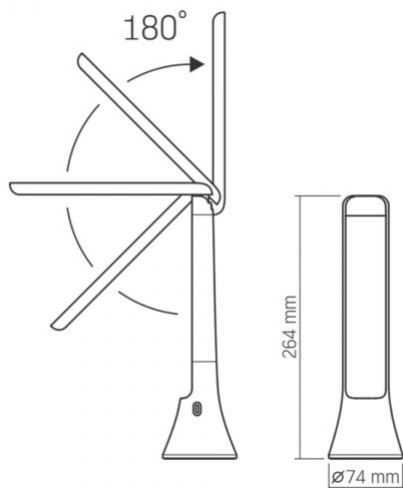

INDEX: VLE-TF11W

30-732 Krakow, Poland.

We reserve the right to make technical changes. The data contained in this material is not legally binding.

Allegro opt Sp. z o.o., ul. Mierzeja Wiślana 11,

The product must be used indoors

Class III protection against electric shock - ensured by supplying a specific product with a safe very low voltage (SELV) without the risk of creating a voltage above safe levels

— Rated beam angle

— Ra > 80 - color rendering index

— Rated On/off cycles

— Nominal lifetime (hours)

— The product does not emit ultraviolet light

— The product has smooth brightness adjustment

— Operating temperatures range

— The product does not contain mercury

— Class of protection against dust and moisture. Protection against solid objects larger than 12 mm; no protection against moisture