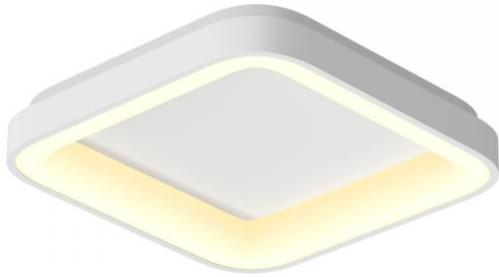

VIDEX®

VIDEX-LED-EDGE-SC-72W-WHITE

INDEX: VLE-ESC-72W