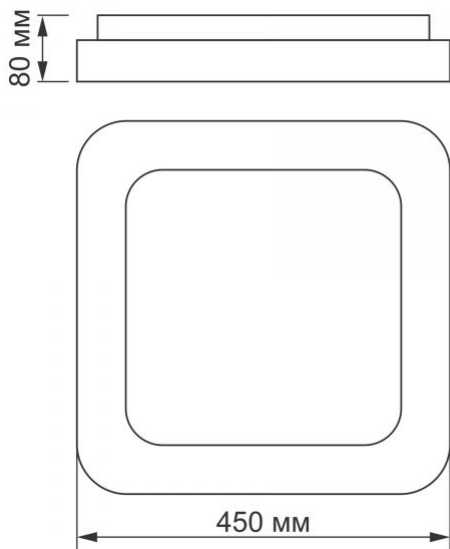

INDEX: VLE-ESC-72W

We reserve the right to make technical changes. The data contained in this material is not legally binding.

Allegro opt Sp. z o.o., ul. Mierzeja Wiślana 11,
30-732 Krakow, Poland.

- The product must be used indoors
- Minimum distance from the illuminated object
  0,5 m
- Protection against electric shock class I. A product in which the means of protection against electric shock, in addition to the main insulation, is an additional protective circuit connected to the grounding of the power supply network
- The product can be installed and used in/on normally flammable surfaces
- Waste recycling after the end of the product's service life
- The product meets the requirements of EU directives
- It is forbidden to throw away waste equipment marked with the symbol of a crossed-out bin with other waste
- Rated beam angle
  120°
- Ra > 80 - color rendering index
  Ra > 80
- Rated On/off cycles
  ON/OFF 20 000
- Nominal lifetime (hours)
  35 000 h
- The product does not emit ultraviolet light
  Free
- Operating temperatures range
  -20° - 40°C
- Colour consistency in MacAdam ellipses (SDCM)
  CC1 2700K
- Colour consistency in MacAdam ellipses (SDCM)
  CC1 6500K
- The flickering of the light does not exceed the permissible level
  No Flicker
- The product has minimal flickering, which should not cause discomfort or danger
  No Flicker
- The product does not contain mercury
  Hg Free
- Class of protection against dust and moisture. Protection against solid objects larger than 12 mm; no protection against moisture
  IP20