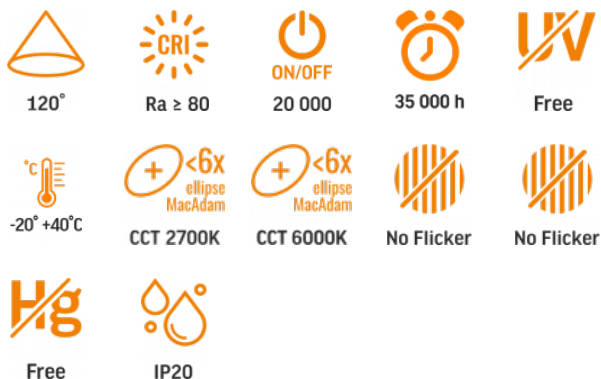

VIDEX®

WARRANTY 3 YEARS

General parameters

Light source or containing product	Containing product
Control gear replaceable	by the producer
Light source replaceable	by the producer
Type of light source	
Dimmable	remote controller
Directional (DLS) or non-directional (NDLS) light source	NDLS

VIDEX-LED-EDGE-SC-72W-WHITE

INDEX: VLE-ESC-72W

Connected light source (cls)	no
Color-tunable light source	yes
Mains (MLS) or non-mains (NMLS) light source	MLS
High luminance light source	No
Anti-glare shield	No
Technology	LED
Energy efficiency class of the contained light source	F

Electrical parameters

On-mode power (Pon)	72 W
Rated voltage, frequency	AC 175-265 V, 50/60 Hz
Rated current	350 mA
Input interface	Free wire ends
Electric shock protection class	I
Energy consumption in on-mode of the light source (kWh/1000h)	72
Displacement factor (cos φ1)	0.9
Survival factor	1
Standby Power (Psb)	0.4 W

Photometric parameters

Correlated color temperature	6000K (cold white), 2700K (warm white)
Useful luminous flux of the contained light source (Φuse)	7500 Lm
Beam angle	120°