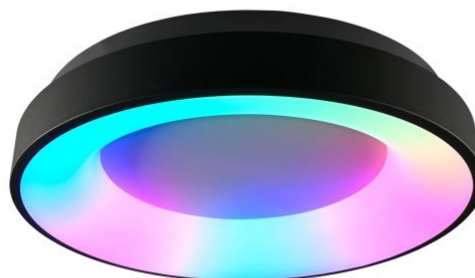

INDEX: VLE-ERC-RGB-72B

Flicker metric (Pst LM)	≤1
Stroboscopic effect metric (SVM)	≤0.4
Colour consistency in MacAdam ellipses (SDCM)	<6 (2700K), <6 (6000K)
CRI Min	Ra 80
CRI Max	Ra 88

Additional information

Place of installation	Ceiling, Wall
Place of application	indoor
Housing colour	Black
Diffuser material	Polycarbonate (PC)
Minimum distance from the illuminated object	0.5 m
Ultraviolet radiation	no
Operating temperature range	-20° +40°C
Suitable for installation in normally flammable surfaces	yes
Mercury content	Does not contain
Ingress protection	IP20
Housing material	Aluminum alloy

Dimensions

EAN	5904405542231
In the package	1 pc.
Height	80 mm
Outer box	5 pcs.
Width	450 mm

Depth	450 mm
Unit nett weight	1.65kg

Signs marking goods

Packaging marking

Recycling of waste, CE, Utilization