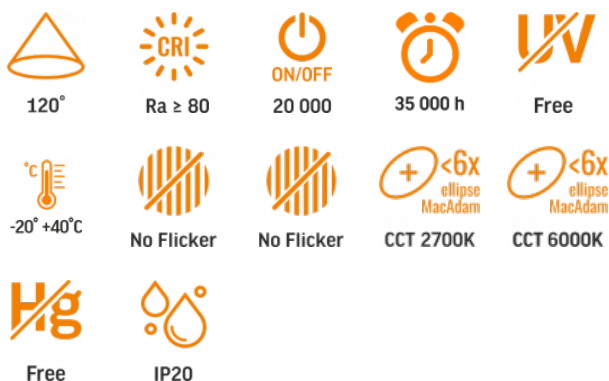

INDEX: VLE-ERC-RGB-72B

WARRANTY 3 YEARS

General parameters

Light source or containing product	Containing product
Control gear replaceable	by the producer
Light source replaceable	by the producer

Type of light source

Energy efficiency class of the contained light source	F
Dimmable	remote controller
Directional (DLS) or non-directional (NDLS) light source	NDLS
Connected light source (cls)	no
Color-tunable light source	yes
Mains (MLS) or non-mains (NMLS) light source	MLS
High luminance light source	No
Anti-glare shield	No

Technology LED

Electrical parameters

On-mode power (Pon)	72 W
Rated voltage, frequency	AC 175-265 V, 50/60 Hz
Rated current	350 mA
Input interface	Free wire ends
Electric shock protection class	I
Displacement factor (cos φ1)	0.9
Survival factor	1
Standby Power (Psb)	0.4 W

Photometric parameters

Useful luminous flux of the contained light source (Φuse)	7500 Lm
Correlated color temperature	6000K (cold white), 2700K (warm white)
Beam angle	120°
Color rendering index (CRI)	Ra > 80
On/Off cycles	20000
Lifetime (L70B50)	35000 h
Useful luminous flux of the light source reference	in a sphere (360°)
Chromaticity coordinates (x)	0.384
Chromaticity coordinates (y)	0.378
R9 colour rendering index value	>0
The lumen maintenance factor	≥96%