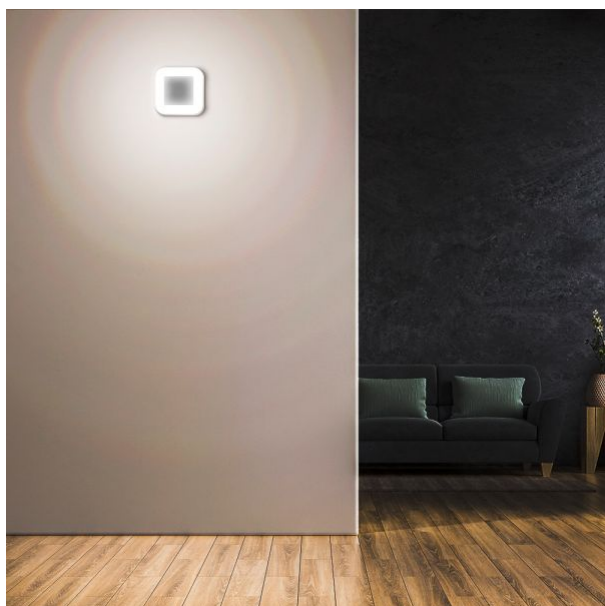

INDEX: VLE-BHFS-155

We reserve the right to make technical changes. The data contained in this material is

not legally binding.

Allegro opt Sp. z o.o., ul. Mierzeja Wiślana 11,
30-732 Krakow, Poland.

The product must be used indoors

The product must be used outdoors

0,5 m

Minimum distance from the illuminated object

Class of protection against electric shock II - provided not only by basic insulation but also by double or reinforced insulation

Waste recycling after the end of the product's service life

The product meets the requirements of EU directives

It is forbidden to throw away waste equipment marked with the symbol of a crossed-out bin with other waste

120°

Rated beam angle

Ra > 80

Ra > 80 - color rendering index

ON/OFF
20 000

Rated On/off cycles

IK07

The product withstands a medium impact (e.g., from a blunt object)

25 000 h

Nominal lifetime (hours)

Free

The product does not emit ultraviolet light

Not Dimmable

The product is incompatible with light regulators

-20° +40°C

Operating temperatures range

Free

The product does not contain mercury

IP65

Class of protection against dust and moisture. The product has full protection against dust and water jets from all directions