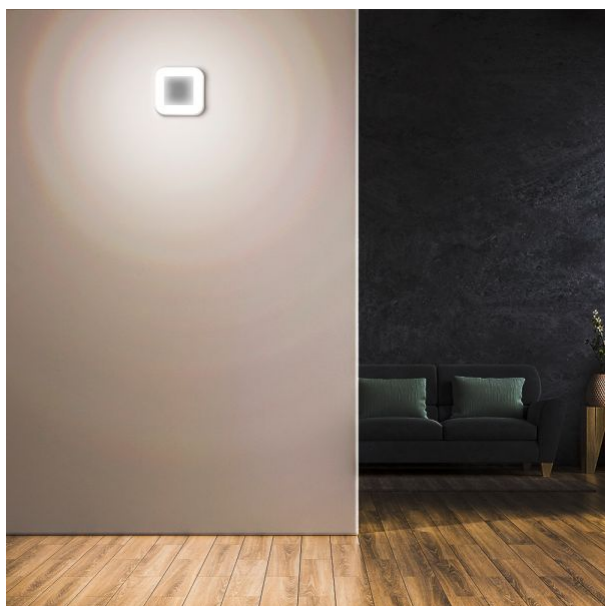

INDEX: VLE-BHFS-155

We reserve the right to make technical changes. The data contained in this material is

not legally binding.

Allegro opt Sp. z o.o., ul. Mierzeja Wiślana 11,
30-732 Krakow, Poland.

The product must be used indoors

The product must be used outdoors

Class of protection against electric shock II - provided not only by basic insulation but also by double or reinforced insulation

0,5 m

Minimum distance from the illuminated object

Waste recycling after the end of the product's service life

The product meets the requirements of EU directives

It is forbidden to throw away waste equipment marked with the symbol of a crossed-out bin with other waste

120°

Rated beam angle

Ra > 80

Ra > 80 - color rendering index

ON/OFF
20 000

Rated On/off cycles

IK07

The product withstands a medium impact (e.g., from a blunt object)

25 000 h

Nominal lifetime (hours)

Free

The product does not emit ultraviolet light

Not Dimmable

The product is incompatible with light regulators

-20° +40°C

Operating temperatures range

Free

The product does not contain mercury

IP65

Class of protection against dust and moisture. The product has full protection against dust and water jets from all directions